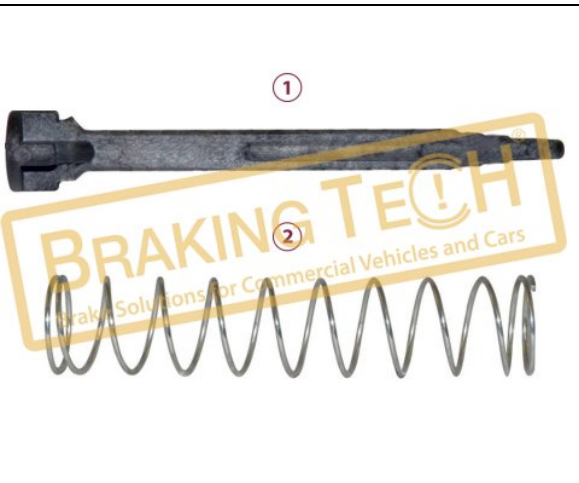

BTM20215

Description :
Caliper Brake Pad Visual Indicator

Application :
VOLVO,R.V.I.,MAN,ROR

OEM No :
MCK1311, MCK1296, VOLVO 85109893, 85109893,
RVI 7485 109 893, 7485 109 893, 225207,
68325336

No	BT No	Information
1	BTP37 x 1	Plastic Indicator
2	BTY16 x 1	Spring Ø14 x 80 mm