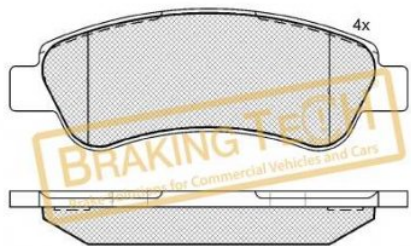

BTF5552083

Description :

Brake Pad Bosch

No	BT No	Information
1	BTF5552083 x	Brake Pad 136,9 x 49 x 19

Application :

CITROËN JUMPER III, FIAT DUCATO III, PEUGEOT BOXER II, PEUGEOT MANAGER, For Caliper:

BOSCH Weight: 1,30

OEM No :

4253.60, 4254.69, 7 736 401 6, 4253.59

WVA :

24465