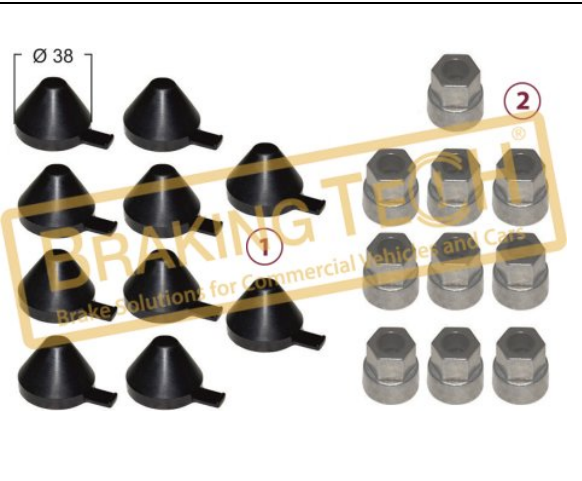

BTK10155

Description :
Caliper Adjusting Mechanism Tap Set(38mm)

Application :
MAN, MERCEDES, RENAULT, OTOKAR, FORD, TATRA,

OEM No :
K000029, 0004234687, 5021175269,
03434381600, K002847, M91004901, 0501213104,
16M0008240AA, TW04614

No	BT No	Information
1	BTK4 x 10	Rubber Cap (38mm)
2	BTT76 x 10	Calibration Loaf