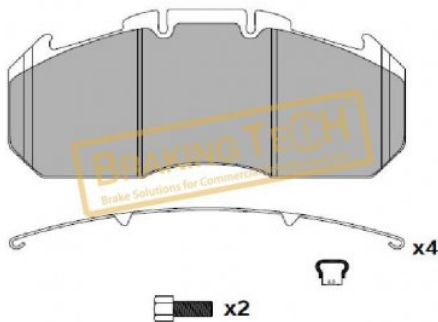

No	BT No	Information
1	BTF5552001 x	Brake Pad 249 x 114,4 x 2 ...

Application :

RENAULT Magnum, RENAULT Premium, For Caliper: MERITOR D LISA Weight: 11,70

OEM No :

5001831161, 5001833114, 5001846034

WVA :

29090