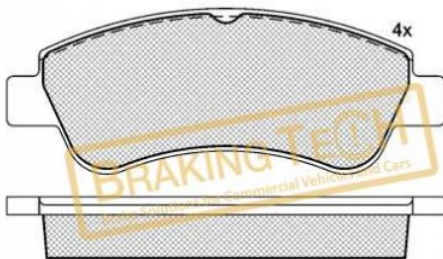

BTF5552082

Description :
Brake Pad Bosch

Application :
CITROËN BERLINGO >96, PEUGEOT PARTNER
>96, For Caliper: BOSCH **Weight:** 1,35

OEM No :
16 112 939 80, 4252.18, 4252.40, 4253.30, 4253.42,
4254.23, 4254.75, 16 104 896 80, 4252.21, 4252.38,
4252.39, 4252.59, 4252.76, 4253.38, 4253.41

WVA :
23599, 23954, 24101

No	BT No	Information
1	BTF5552082 x	Brake Pad 136,9 x 51,6 x ...