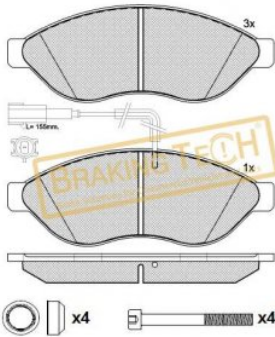

WVA :
 29217

No	BT No	Information
1	BTF5552090 x	Brake Pad 164,9 x 79,08 x ...

BTF5552102

Description :
 Brake Pad Brembo

Application :
 CITROËN JUMPER III, FIAT DUCATO III, PEUGEOT
 BOXER II, PEUGEOT MANAGER, For Caliper:
 BREMBO Weight: 2,40