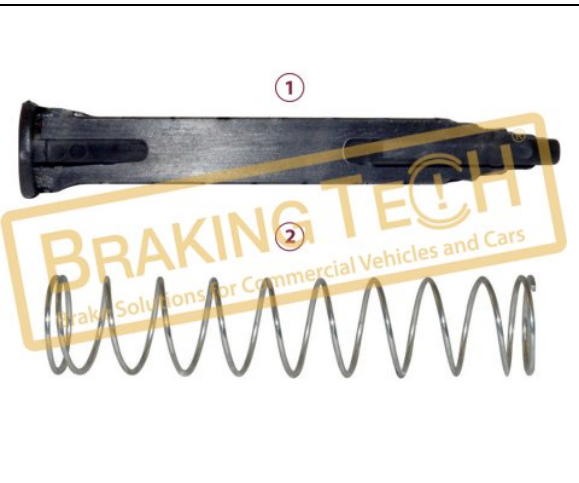

BTM20214

Description :
Caliper Brake Pad Wear Assembly

Application :
VOLVO,R.V.I.,MAN,MB,ROR

OEM No :
SJ4111, 3092283

No	BT No	Information
1	BTP36 x 1	Pin
2	BTY17 x 1	Spring