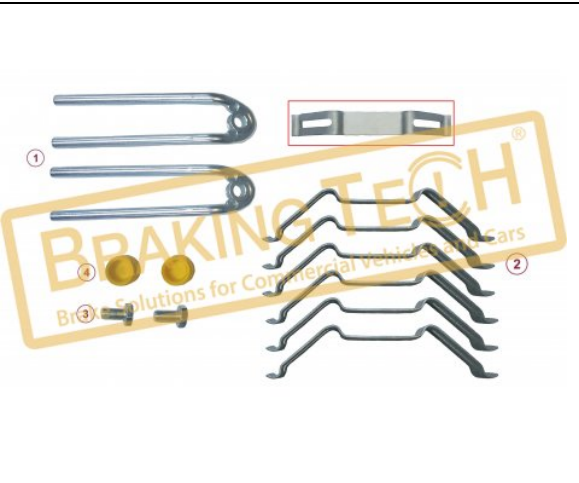

BTW30094

Description :
Caliper Brake Pad Retainer Kit

Application : :
DAF,MAN,OTOKAR,ISUZU,MB,R.V.I.,IVECO

WVA :
29126, 29159

No	BT No	Information
1	BTS130-01 x 2	Pad Retainer 171mm(Length ...
2	BTS132 x 6	Retainer Shield
3	BTC89 x 2	Screw M10x 1.50x 20mm
4	BTK69 x 2	Rubber Tap