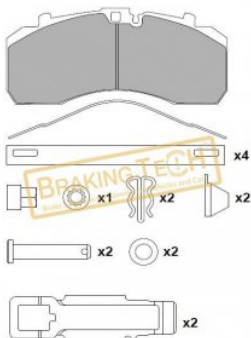

BTF5552050-01

Description :
Brake Pad Knorr

Application :
MAN, MERCEDES, IVECO, SETRA, DAF, For Caliper: KNORR SN7 Weight: 10,70

OEM No :
81508206056, 81508206030, 0044202220, 0044204420, 0064201020, 0064201120, 2996515 -500054632, 2996378, 0004214310, 1797053, 1878030

WVA :
29253. 29252. 29255. 29266. 29278. 29293

No	BT No	Information
1	BTF5552050-01 x	Brake Pad 248 x 109,5 x 3 ...