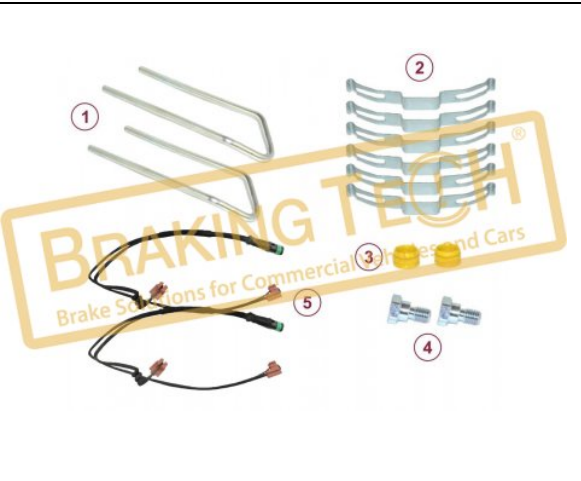

BTW30126

Description :
 Caliper Brake Pad Retainer Set

Application :
 R.V.I.Midlum,DAF 45 LF

OEM No :
 SerinFren

WVA :
 29088

No	BT No	Information
1	BTS134 x 2	Pad Retainer
2	BTS135 x 6	Retainer Shield
3	BTK69 x 2	Rubber Tap
4	BTC90 x 2	Screw M10x1,5
5	BTWS5300 x 2	Indicator Cable (370 mm)