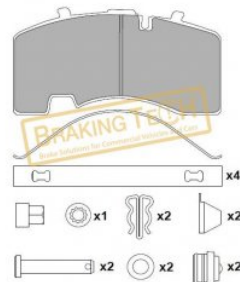

BTF5552028

Description :

Brake Pad Knorr

No	BT No	Information
1	BTF5552028 x	Brake Pad 210,7 x 108 x 3 ...

Application :

BPW, For Caliper: KNORR SB4309T Weight: 9,05

OEM No :

05.092.90.06.0, 05.092.90.08.0, 09.801.06.44.0, 09.801.06.95.0, 09.801.07.26.0

WVA :

29171, 29271, 29308