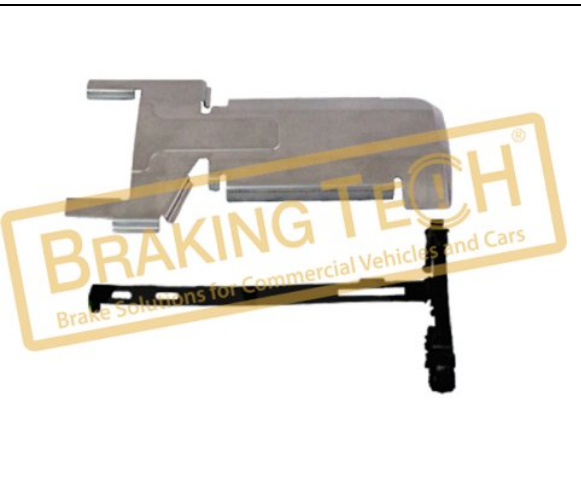

BTK10192

Description :
 Brake Pad Retainer Repair Kit (20mmType)

Application :
 SB6,SB7...

OEM No :
 K000884

BTK10193

Description :
 Brake Pad Retainer Repair Kit (20mmType)

Application :
 SB6,SB7...

OEM No :
 K002311