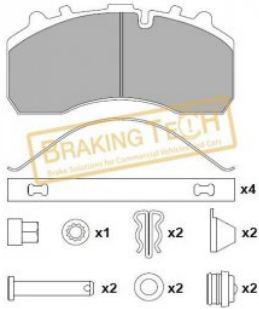

BTF5552012

Description :

Brake Pad Knorr

No	BT No	Information
1	BTF5552012 x	Brake Pad 247,5 x 109,5 x ...

Application :

SCANIA, For Caliper: KNORR SB / SN7 Weight: 9,60

OEM No :

1390428, 1521979, 1527633, 1734529, 1856108

WVA :

29061