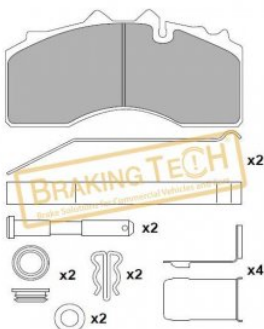

BTF5552051

Description :
Brake Pad BPW

Application :
BPW, For Caliper: BPW D115-2 Weight: 8,00

OEM No :
0980107550, 0509290120, 0900061790

WVA :
29227, 29316

No	BT No	Information
1	BTF5552051 x	Brake Pad 210,15 x 101,8 ...