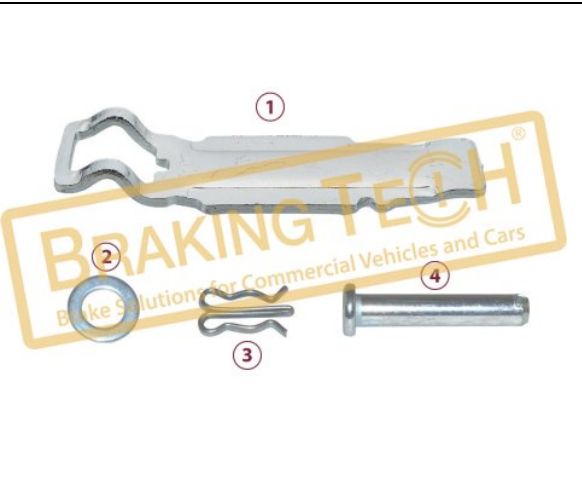

BTK10158

Description :
Caliper Brake Pad Retainer Repair Kit

Application :
MAN,MB,DAF,RENAULT,IVECO,SCHMITZ,FRUEHAUF

OEM No :
K000129, 6274200186, 0004202482, 1119712004, 1130679004, 11197120061, 0004202682, 85317002600

WVA :
29159, 29126, 29244, 29246, 29142, 29083, 29158

No	BT No	Information
1	BTS6 x 1	Pad Retainer 20 mm
2	BTS8 x 1	Washer
3	BTS7 x 1	Cotter Pin
4	BTT83 x 1	Detent Pin