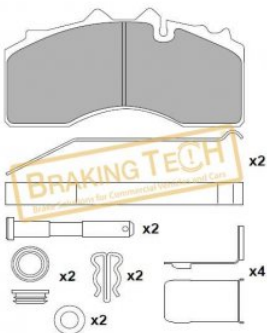

BTF5552051

Description :
Brake Pad BPW

Application :
BPW, For Caliper: BPW D115-2 Weight: 8,00

OEM No :
0980107550, 0509290120, 0900061790

WVA :
29227, 29316

No	BT No	Information
1	BTF5552051 x	Brake Pad 210,15 x 101,8 ...