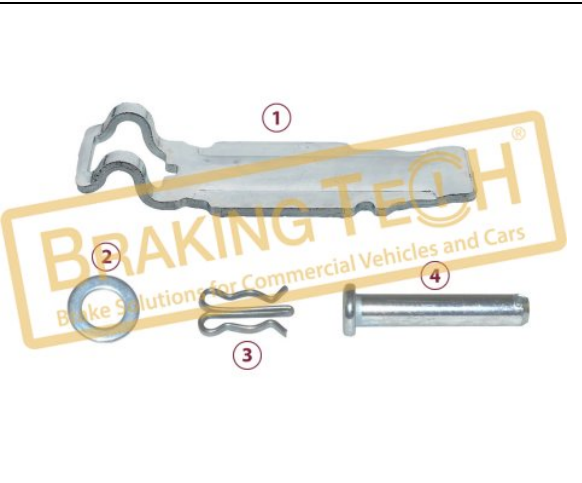

BTK10157

Description :
Caliper Pad Retainer Repair Kit

Application :
MERCEDES
ATEGO,ACTROS,AXOR,OTOKAR,ADB22

OEM No :
K000133, 0004202582, 13C3305630AA

WVA :
29087, 29167, 29216, 29148, 29115, 29116, 29118

No	BT No	Information
1	BTS82 x 1	Pad Retainer 25 mm
2	BTS8 x 1	Washer
3	BTS7 x 1	Cotter Pin
4	BTT83 x 1	Detent Pin