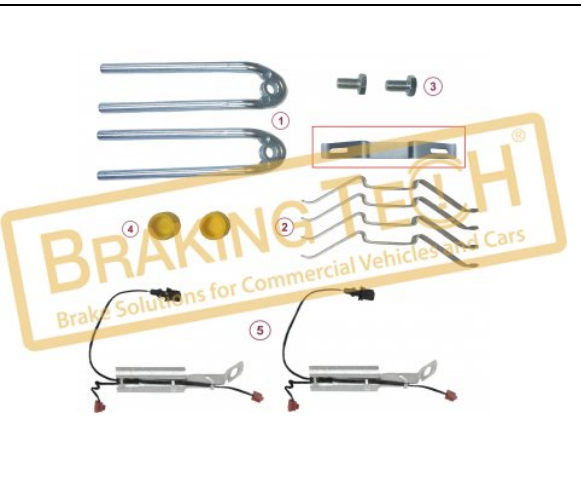

BTW30127

Description :
 Caliper Brake Pad Retainer Set(inc.Indicators)

Application :
 MAN L2000,OPTARE

OEM No :
 12999577, 12182192, 12182145

WVA :
 29088

No	BT No	Information
1	BTS134 x 2	Pad Retainer
2	BTS135 x 6	Retainer Shield
3	BTK69 x 2	Rubber Tap
4	BTC90 x 2	Screw M10x1,5
5	BTWS7400 x 2	Indicator Cable