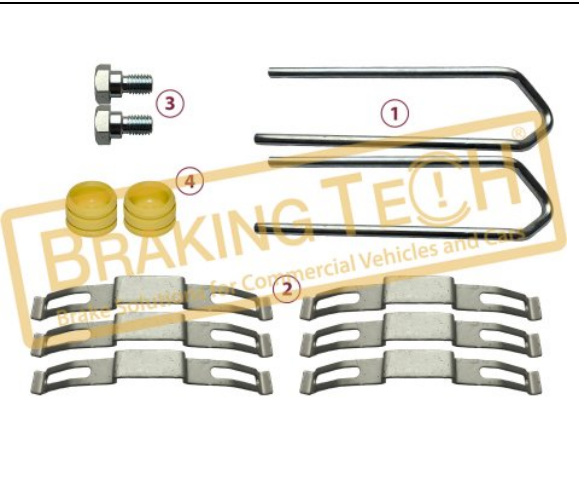

BTW30095

Description :
 Caliper Brake Pad Retainer Set

Application : :
 DAF,SCANIA,SCHWARZMÜLLER

OEM No :
 S-32676-1

WVA :
 29162, 29168

No	BT No	Information
1	BTS130 x 2	Pad Retainer
2	BTS133 x 6	Retainer Shield
3	BTC89 x 2	Screw M10x1,50x20
4	BTK69 x 2	Rubber Tap