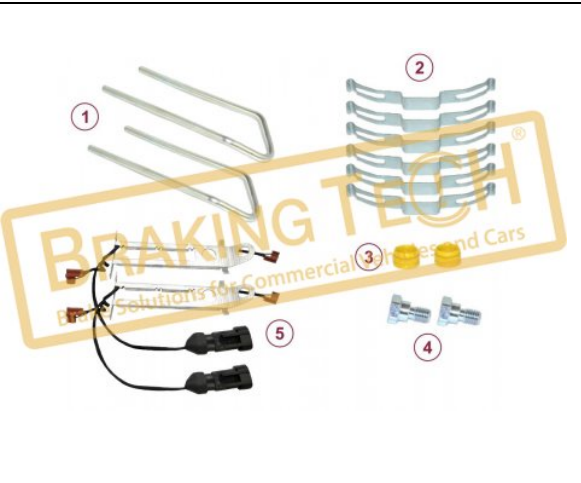

BTW30097-01

Description :
 Brake Pad Retainer Kit MAXXUS

Application :
 MB,NAVISTAR,FREIGHTLINER,DAEWOO,MAN,SCH

OEM No :
 640 322 934 2, 640 322 939 2

WVA :
 29191

No	BT No	Information
1	BTS136 x 2	Pad Retainer
2	BTS137 x 6	Retainer Shield
3	BTK190 x 2	Rubber Tap
4	BTC91 x 2	Screw M10x12 mm