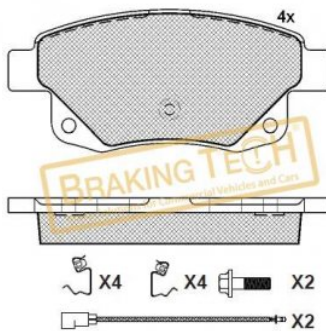

BTF5552079

Description :
Brake Pad Bosch

Application :
FORD TRANSIT TOURNEO, FORD TRANSIT BUS,
FORD TRANSIT CONNECT, For Caliper: BOSCH

Weight: 1,40

OEM No :
1 371 454, 1 433 958, 1 530 602, 1 554 524, 1 560
026, 6C11-2M008-A2E, 6C11-2M008-AC, 6C11-
2M008-AE

WVA :
22017, 24486, 25918

No	BT No	Information
1	BTF5552079 x	Brake Pad 122,9 x 54 x 17 ...