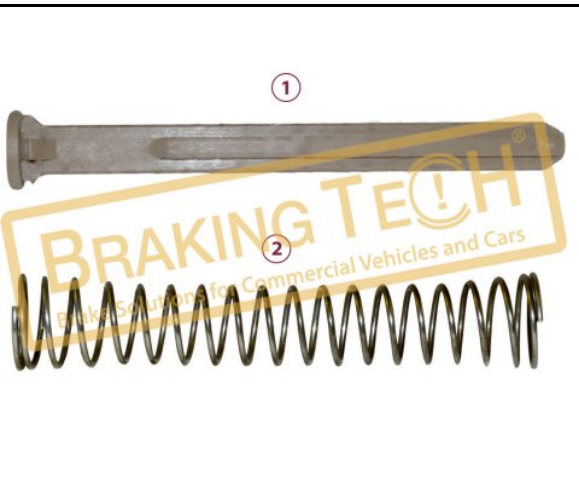

BTM20216

Description :
Caliper Brake Pad Wear Assembly

Application :
MAN,RVI,VOLVO

OEM No :
SerinFren

No	BT No	Information
1	BTP38 x 1	Pin
2	BTY16 x 1	Spring