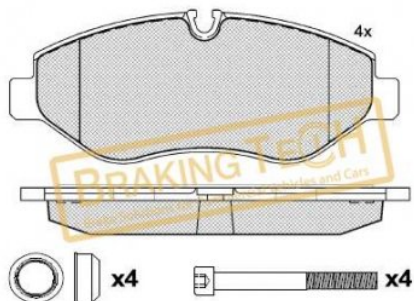

BTF5552084

Description :

Brake Pad Brembo

No	BT No	Information
1	BTF5552084 x	Brake Pad 163,2 x 66,8 x ...

Application :

MERCEDES SPRINTER >06, VW CRAFTER, For Caliper: BREMBO PF 2,4 Weight: 2,55

OEM No :

004 420 67 20, 004 420 83 20, 005 420 21 20, 005 420 52 20, 006 420 84 20, 906 421 00 10, 2E0 698 151, 2E0 698 151 B

WVA :

29192