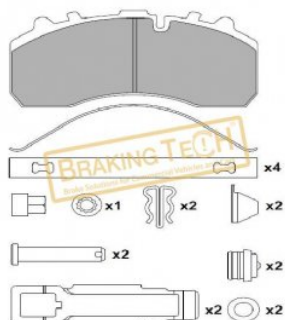

WVA :

29087, 29106, 29109, 29163, 29201, 29202