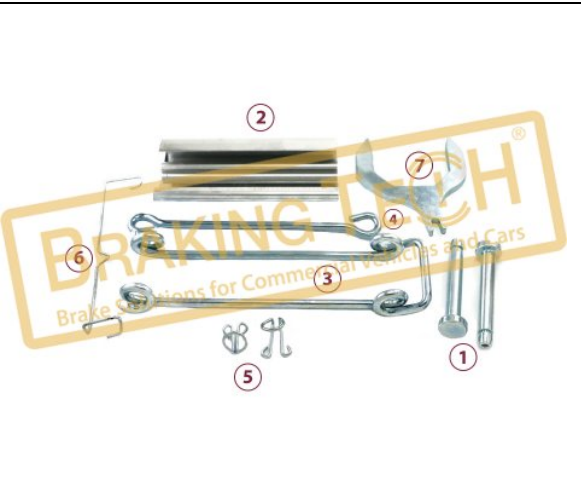

BTI71642

Description :
Caliper Brake Pad Retainer Repair Kit

Application :
IVECO TECH-STAR,CURSOR

OEM No :
93161560, 93161559, KN 381.419, 381419, 381422

No	BT No	Information
1	BTT444 x 2	Locking Pin
2	BTS126 x 1	Locker
3	BTY43 x 1	Spring
4	BTY44 x 1	Spring
5	BTY45 x 2	Locking Spring
6	BTY46 x 1	Spring
7	BTT445 x 1	Fork