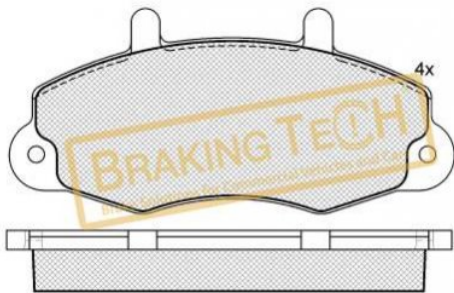

BTF5552105

Description :
Brake Pad Bendix

Application :
FORD TRANSIT TOURNEO, FORD TRANSIT BUS,
For Caliper: BENDIX Weight: 1,70

OEM No :
1 074 971, 1 134 158, 1 301 589, 5 028 763, 6 197 738
6 965 579, 7 018 202, 92VB-2K021-AB, 92VB-
2K021-AC

WVA :
21470

No	BT No	Information
1	BTF5552105 x	Brake Pad 138,9 x 64,1 x ...