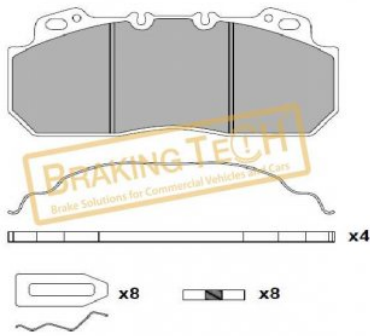

BTF5552000

Description :

Brake Pad Meritor

No	BT No	Information
1	BTF5552000 x	Brake Pad 249 x 114,4 x 2 ...

Application :

RENAULT Magnum, RENAULT Premium, VOLVO, IRISBUS Citelis, For Caliper: MERITOR D LISA

Weight: 11,40

OEM No :

5001831161, 5001833114, 5001846034, 85105485, 3093919, 85506111, 20825594, 3093939, MDP071, MDP1047, MDP3090K

WVA :

29090

BTF5552001

Description :

Brake Pad Meritor

No	BT No	Information
1	BTF5552001 x	Brake Pad 249 x 114,4 x 2 ...

Application :

RENAULT Magnum, RENAULT Premium, For Caliper: MERITOR D LISA Weight: 11,70

OEM No :

5001831161, 5001833114, 5001846034

WVA :

29090

BTF5552002

Description :

Brake Pad Meritor

No	BT No	Information
1	BTF5552002 x	Brake Pad 249,45 x 118,2 ...

Application :

RENAULT, MAN TGA, MAN Bus, IRISBUS, For Caliper: MERITOR D LISA 2 Weight: 10,80

OEM No :

81508205072, 81508206041, 81508206051, 81508206052, 81508205073, 5001855646, 68324957, 68325344, MDP5056, 2996068, 20976509, 21309468, 85107768

WVA :

29131, 29156

BTF5552003

Description :

Brake Pad Meritor

No	BT No	Information
1	BTF5552003 x	Brake Pad 249,45 x 118,2 ...

Application :

RENAULT Premium, IRISBUS Crossway, For Caliper: MERITOR D LISA 2 Weight: 10,95

OEM No :

5001855646, 5001863904, 68325901, MDP5056, 5006028410

WVA :

29131, 29156