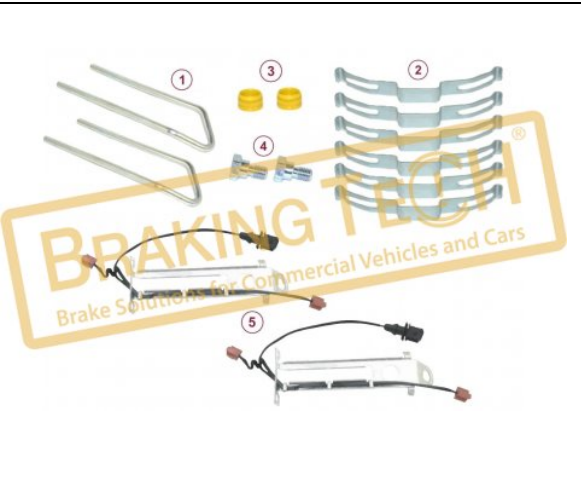

BTW30128

Description :
 Caliper Brake Pad Retainer Set

Application :
 DAF,MAN,OTOKAR,ISUZU,MB,R.V.I.,IVECO

OEM No :
 969900275, 68323004

WVA :
 29141, 29142, 29119

No	BT No	Information
1	BTS130-01 x 2	Pad Retainer 171mm(Length ...
2	BTS131 x 4	Retainer Shield
3	BTC89 x 2	Screw M10x1,25/ 20mm
4	BTK69 x 2	Rubber Tap
5	BTWS8400 x 2	Indicator Cable 375 mm